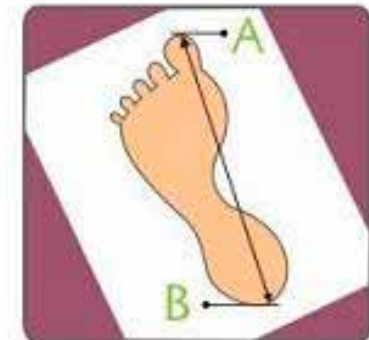

AASCF Cheer Shoes Sizing Information

ASCEND

V-FORCE

LAST PASS

FLEX

DELTA

Sizing Your Foot

1/ Draw an outline of your foot on a piece of paper with a sock on, then measure between the back of the heel and the tip of your longest toe (See graphic for example)

2/ Once you know the measurement add **1cm** for room in the shoe

3/ Then check the corresponding size with the style using the chart below.

Please note: Aligning sizes doesn't not guarantee the perfect fit.